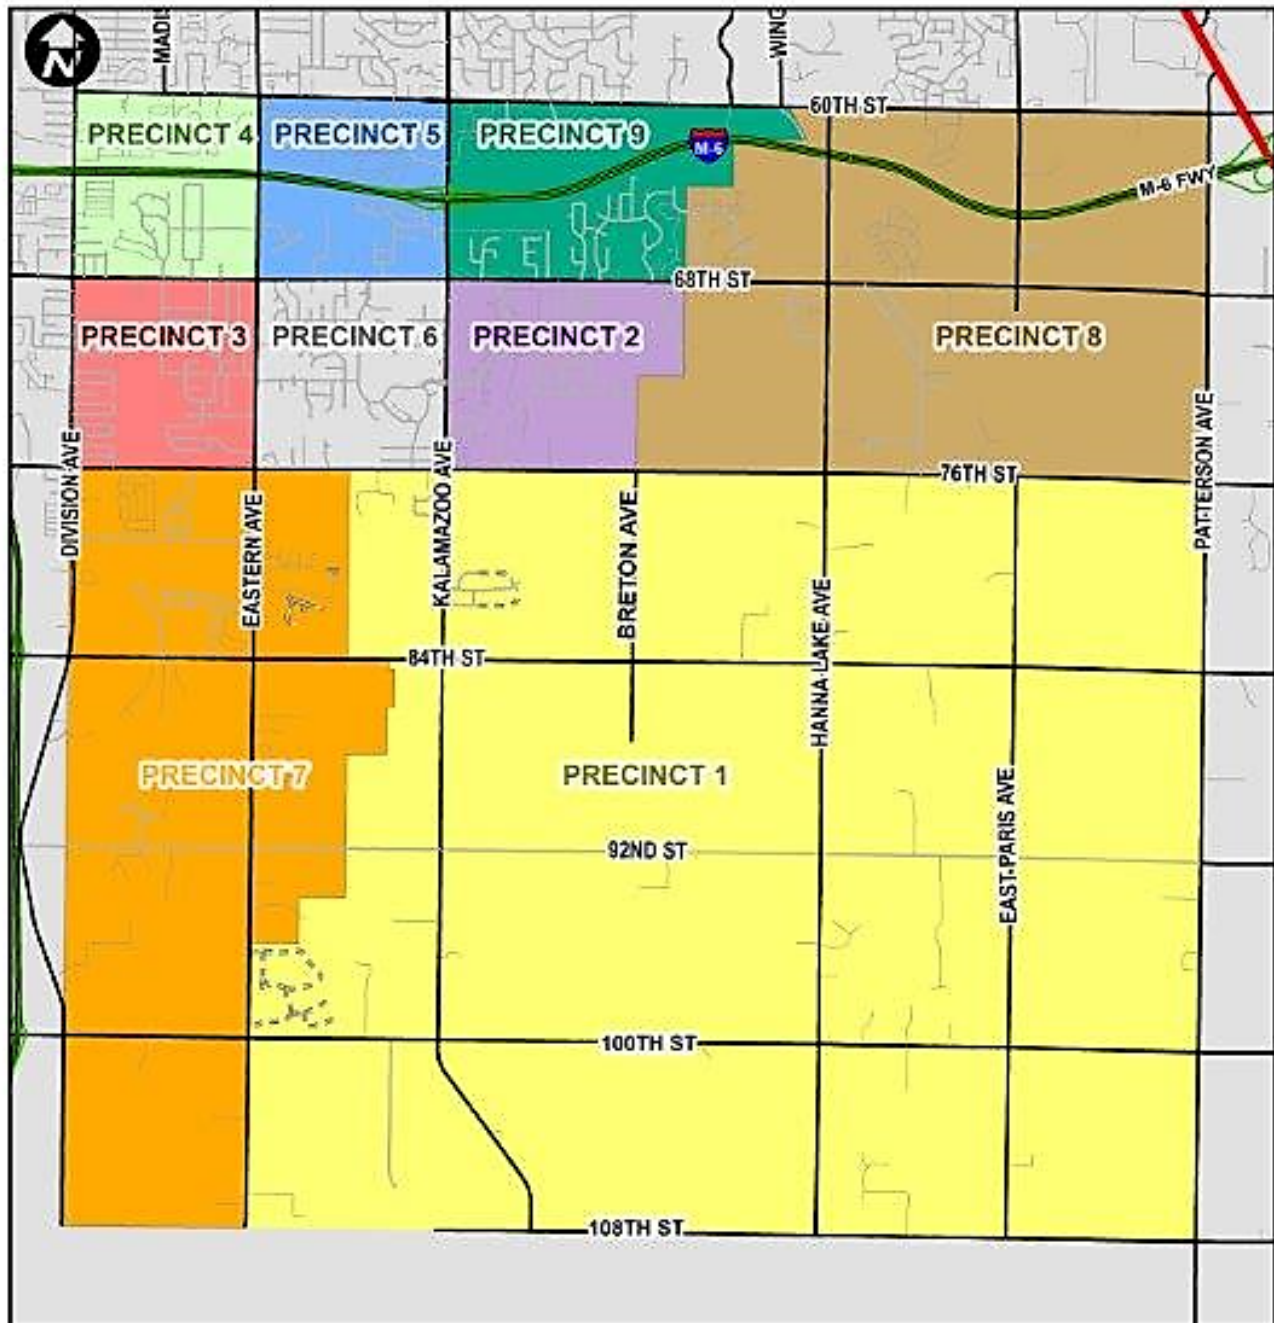

GAINES CHARTER TOWNSHIP PRECINCT MAP - 2016

POLLING LOCATIONS

PRECINCTS 1&2:
Gaines Charter Township Offices – Lower Level
8555 Kalamazoo Avenue SE

PRECINCT 6:
Hillside Community Church
1440 68th Street

PRECINCT 3:
Gaines Library
421 68th Street SE

PRECINCT 7:
Providence Christian Reformed Church
7730 Eastern Avenue SE

PRECINCTS 4&5:
Heritage Baptist Church
1570 60th Street SE

PRECINCTS 8&9:
Ada Bible Church
2045 68th Street SE

PRECINCTS 1&2:

Gaines Charter Township Offices – Lower Level
8555 Kalamazoo Avenue SE

PRECINCT 3:

Gaines Library
421 68th Street SE

PRECINCTS 4&5:

Heritage Baptist Church
1570 60th Street SE

PRECINCT 6:

Hillside Community Church
1440 68th Street

PRECINCT 7:

Providence Christian Reformed Church
7730 Eastern Avenue SE

PRECINCTS 8&9:

Ada Bible Church
2045 68th Street SE