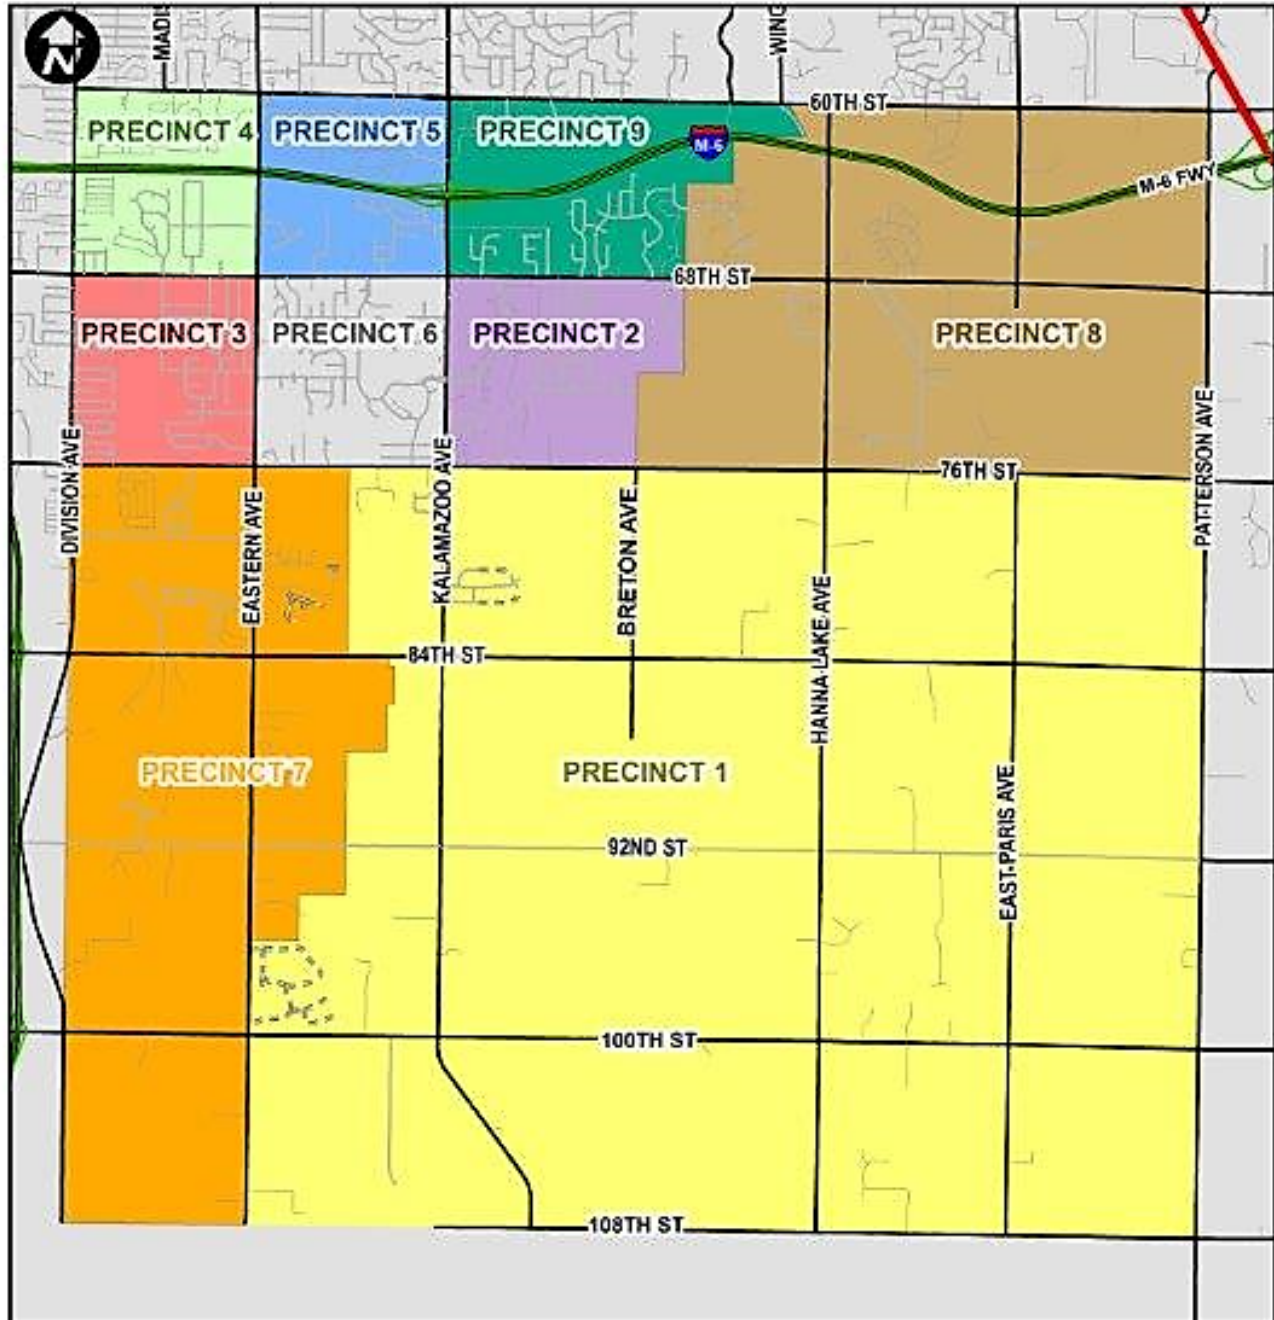

GAINES CHARTER TOWNSHIP PRECINCT MAP - 2016

POLLING LOCATIONS

PRECINCTS 1&2:
Gaines Charter Township Offices – Lower Level
8555 Kalamazoo Avenue SE

PRECINCT 6:
Hillside Community Church
1440 68th Street

PRECINCT 3:
Gaines Library
421 68th Street SE

PRECINCT 7:
Providence Christian Reformed Church
7730 Eastern Avenue SE

PRECINCTS 4&5:
Heritage Baptist Church
1570 60th Street SE

PRECINCTS 8&9:
Ada Bible Church
2045 68th Street SE

PRECINCTS 1&2:

Gaines Charter Township Offices – Lower Level
8555 Kalamazoo Avenue SE

PRECINCT 3:

Gaines Library
421 68th Street SE

PRECINCTS 4&5:

Heritage Baptist Church
1570 60th Street SE

PRECINCT 6:

Hillside Community Church
1440 68th Street

PRECINCT 7:

Providence Christian Reformed Church
7730 Eastern Avenue SE

PRECINCTS 8&9:

Ada Bible Church
2045 68th Street SE